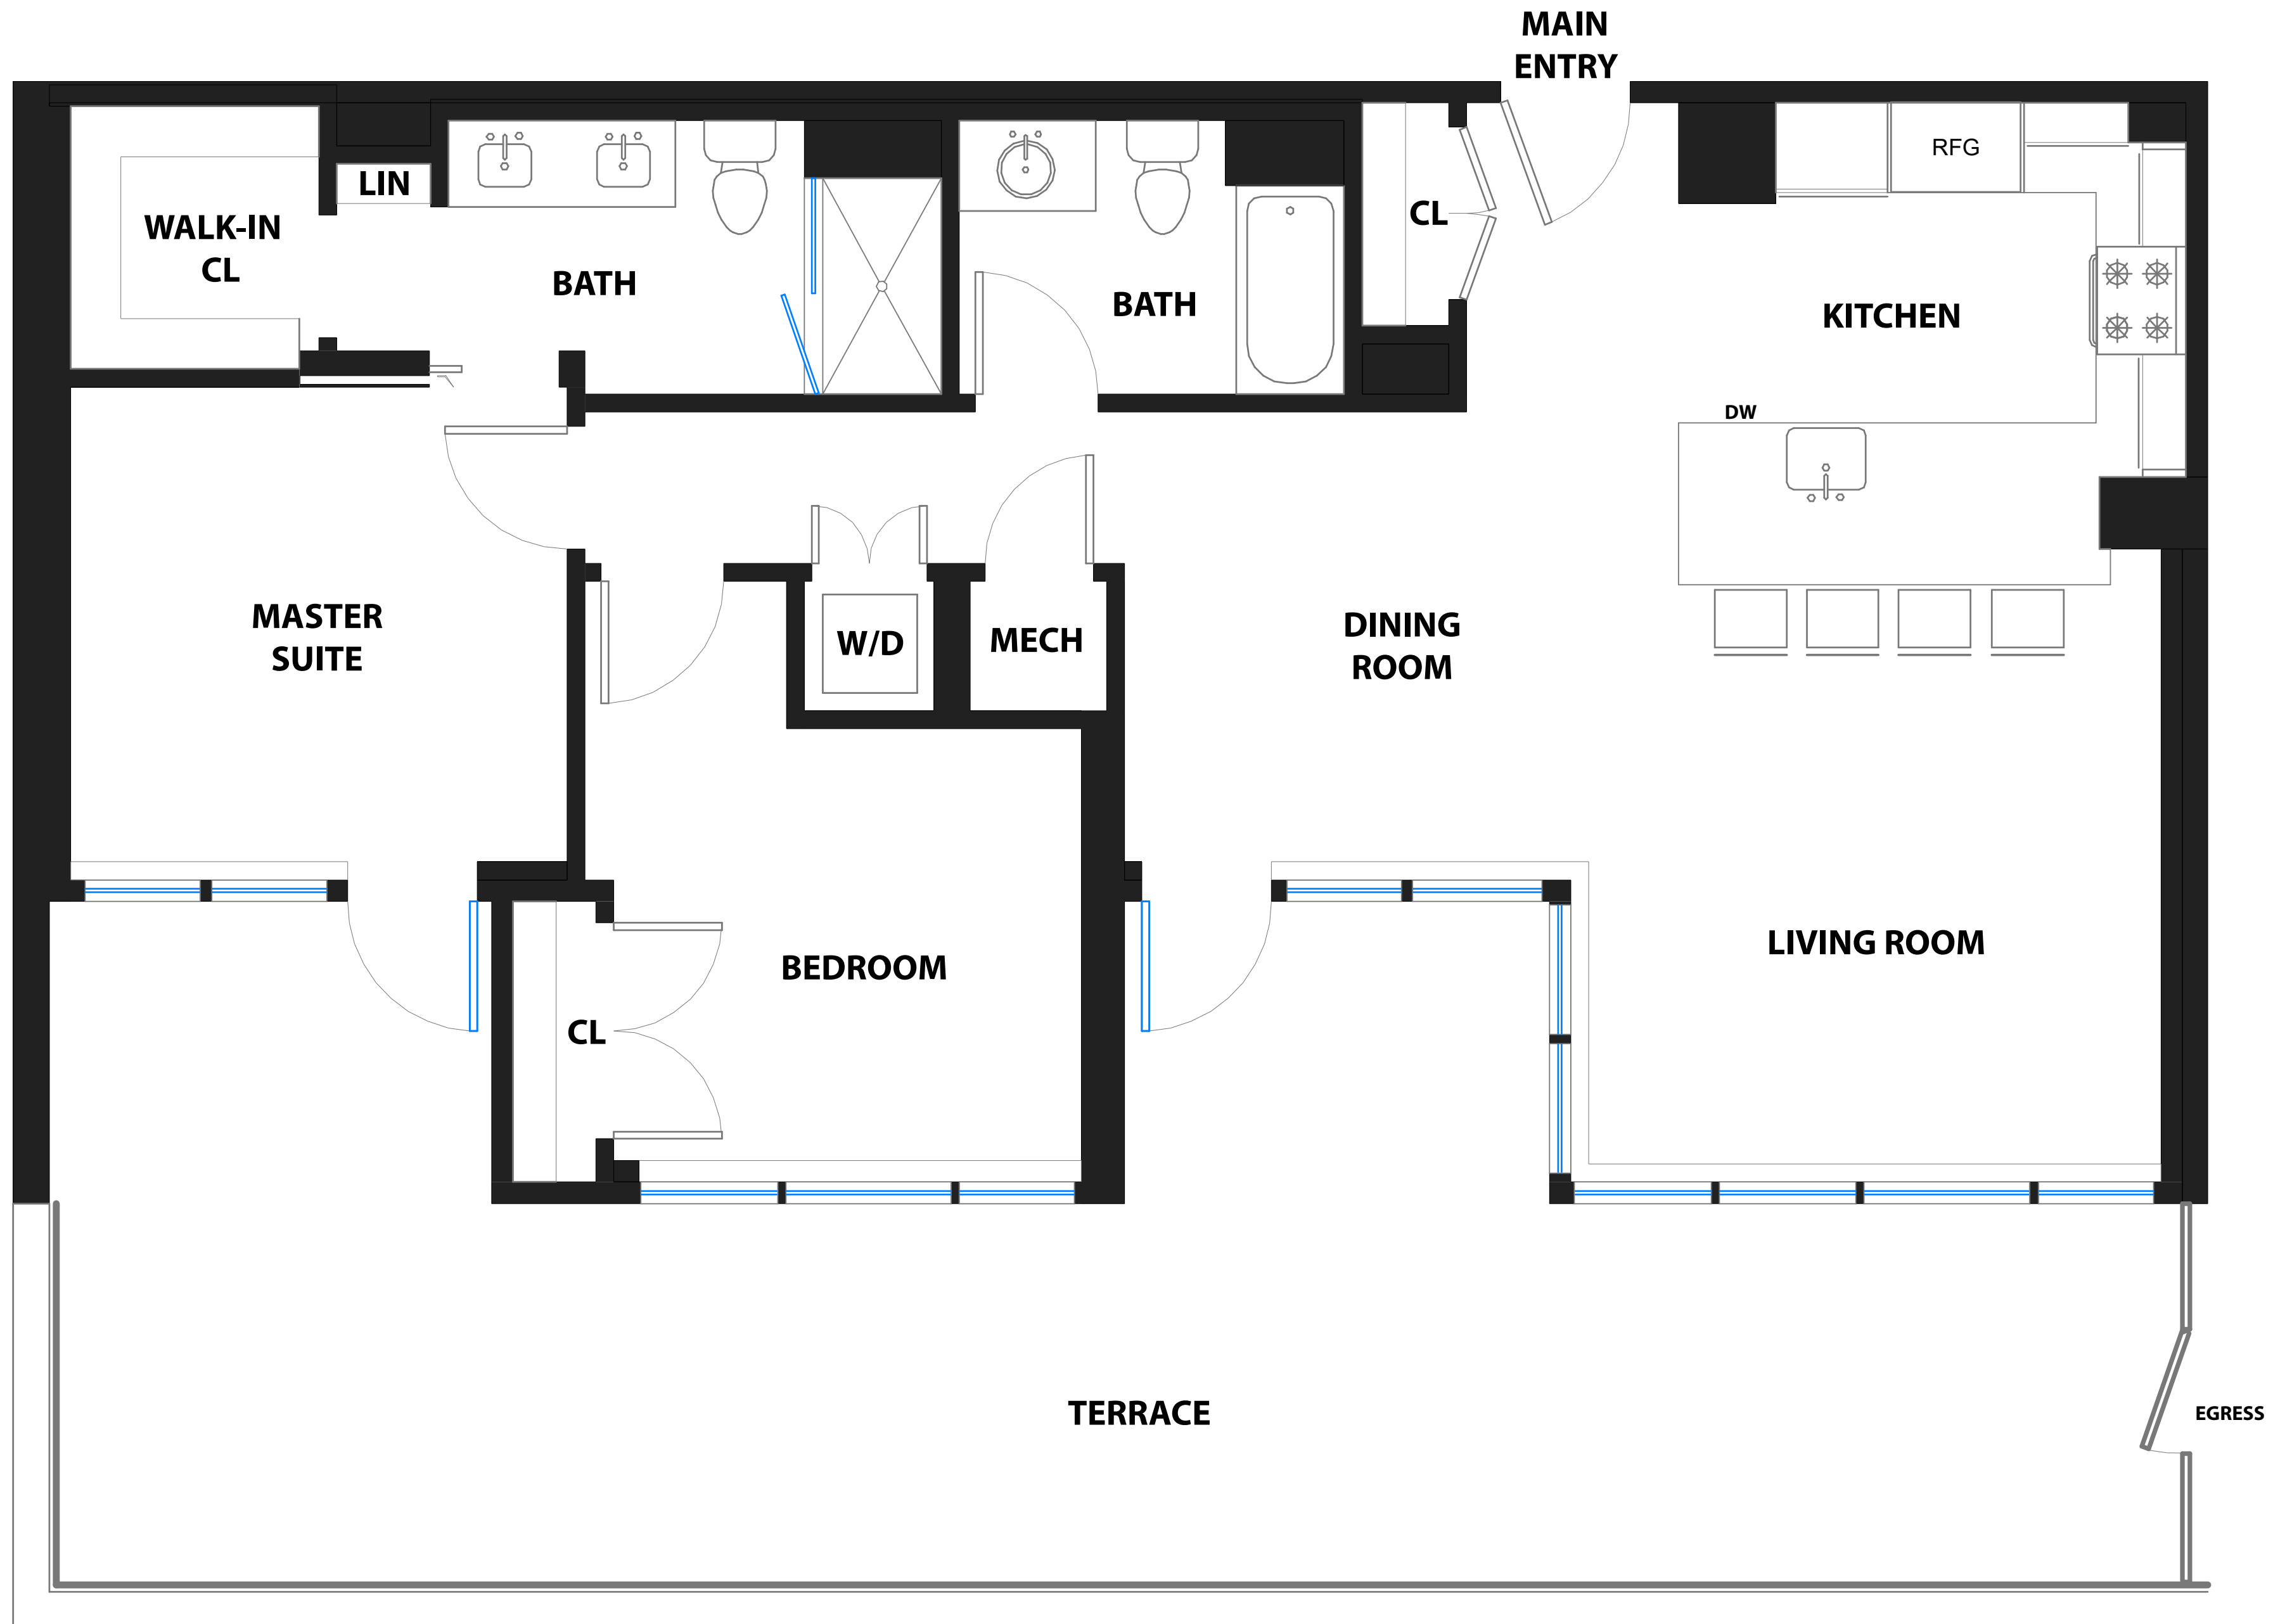

# 420 MISSION BAY BLVD N. #607

SAN FRANCISCO, CALIFORNIA

## PROPERTY SQF INFORMATION

**LIVING SPACE**  
Square Footage: 1,198 Sq Ft\*

\* Main Level 1,198

**OUTDOOR SPACE**  
Square Footage: 585 Sq Ft\*

\* Terrace 585

**APPROXIMATE TOTAL LIVING & NON-LIVING SPACE**  
Square Footage: 1,783 Sq Ft\*